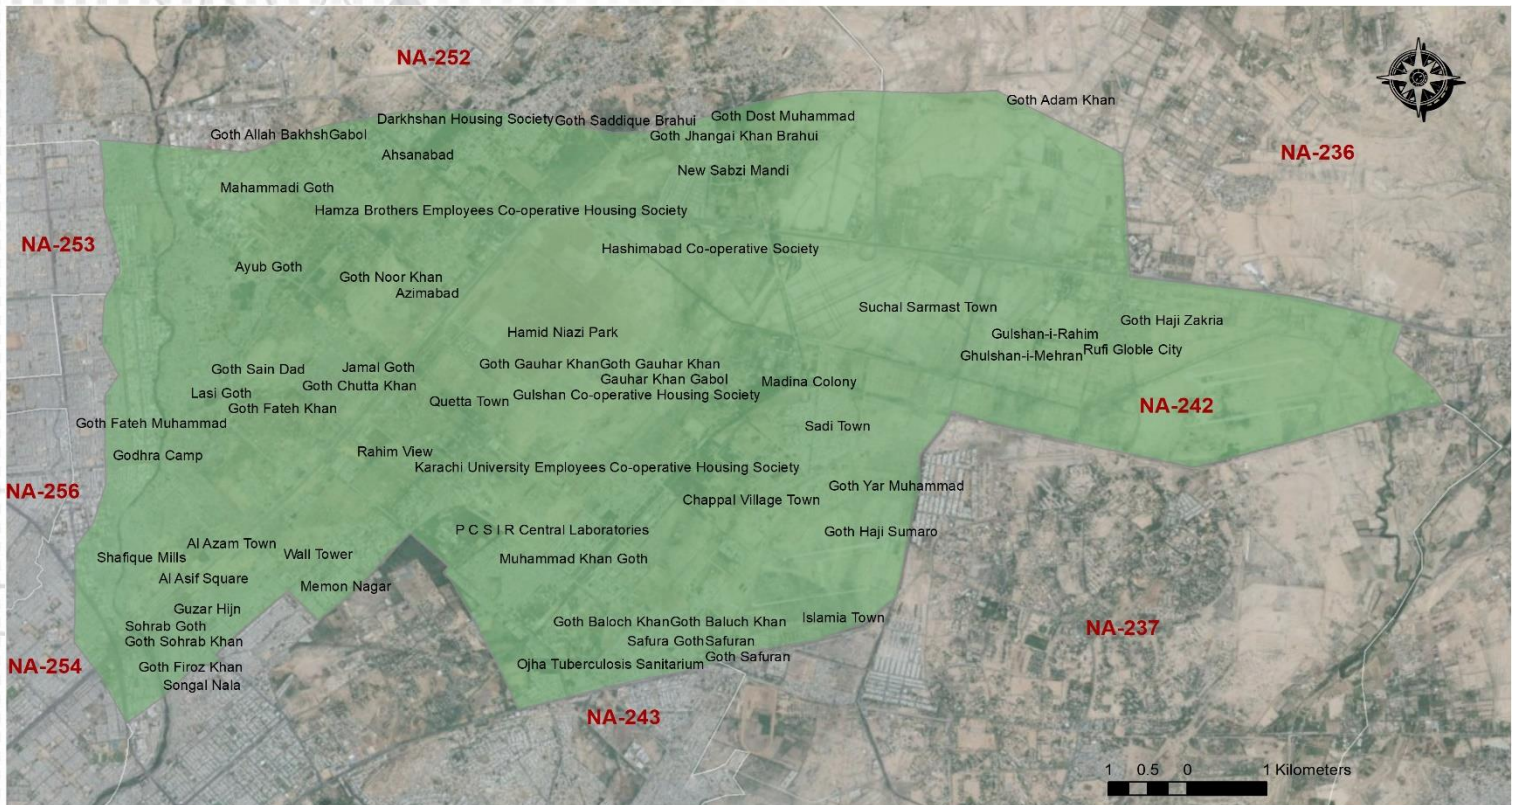

CONSTITUENCY PROFILE

NA-242 KARACHI EAST-I

SINDH

CONSTITUENCY POPULATION

734,410

VOTER STATISTICS

Male

110,111

Female

73,262

Total

183,373

25%

of the total population are registered as voters

POLLING STATIONS

1

AVERAGE VOTER AT POLLING STATION

1,871

AVERAGE VOTER AT POLLING BOOTH

470

LIST OF CONTESTING CANDIDATES

#	Name	Name of Political Party
1	Asad Ullah Bhutto	Muttahidda Majlis-e-Amal Pakistan
2	Bedal Masroor Badvi	Sindh United Party
3	Pir Umar Ud Din Zaffar	Independent
4	Hassan Sabir	Pak Sarzameen Party
5	Zohaib Umar Laghari	Independent
6	Syed Abdul Bari	Independent
7	Syed Muhammad Waqas Hashmi	Tehreek-e-Labaik Pakistan
8	Saif Ur Rehman	Pakistan Tehreek-e-Insaf
9	Sharafat Khan	Pakistan Muslim League (Nawaz)
10	Abdul Ghani	Independent
11	Kiran Zehra Kazmi	Amun Taraqqi Party
12	Kishwar Zehra	Muttahidda Qaumi Movement
13	Muhammad Asgar Ali	Pakistan Muslim Alliance
14	Muhammad Iqbal	Pakistan Peoples Party Parliamentarians
15	Muzamil Iqbal Hashmi	Allah-o-Akbar Tehreek
16	Manzoor Ahmed	Pakistan Kissan Ittehad (Ch. Anwar)
17	Noor Ullah S/O Hameed Ullha Khan	Pashtunkhwa Milli Awami Party
18	Noor Ullah S/O Abdul Kabir	Awami National Party
19	Noor Muhammad	Independent